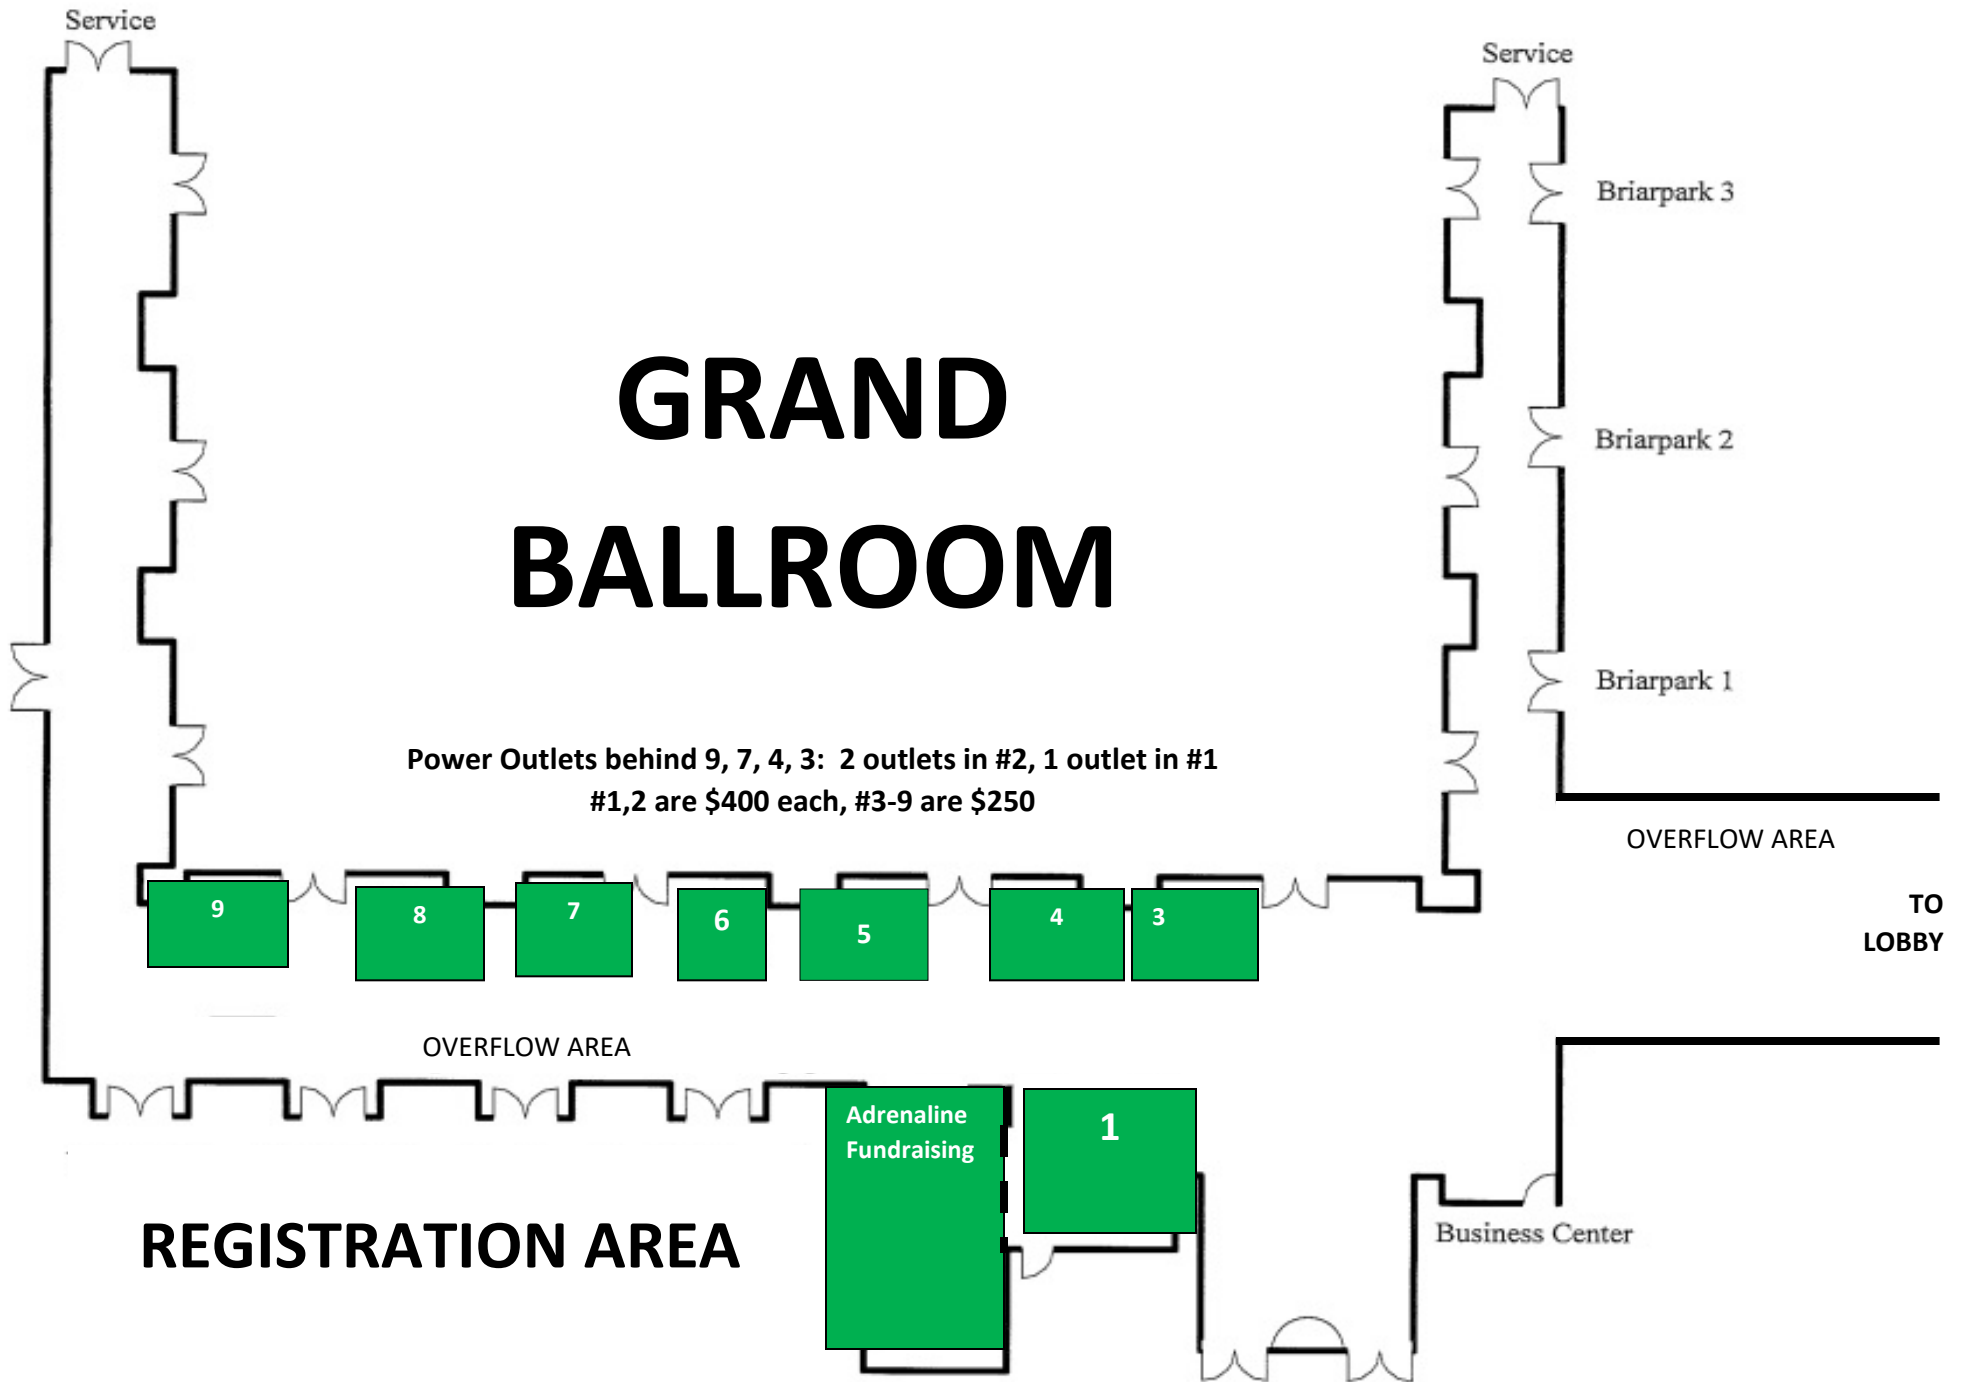

GRAND BALLROOM

Power Outlets behind 9, 7, 4, 3: 2 outlets in #2, 1 outlet in #1
#1,2 are \$400 each, #3-9 are \$250

REGISTRATION AREA

OVERFLOW AREA

OVERFLOW AREA

TO LOBBY

Business Center

Briarpark 3